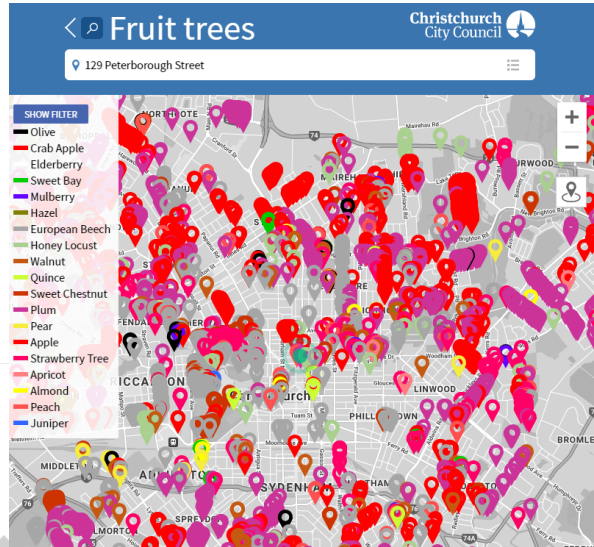

Smart city technologies and innovation hubs

www.christchurchnz.com/business/supernodes

www.ccc.govt.nz/future-projects/smart-cities-programme

**Greater Christchurch
Partnership**

Te Tira Tū Tahi
One Group, Standing Together