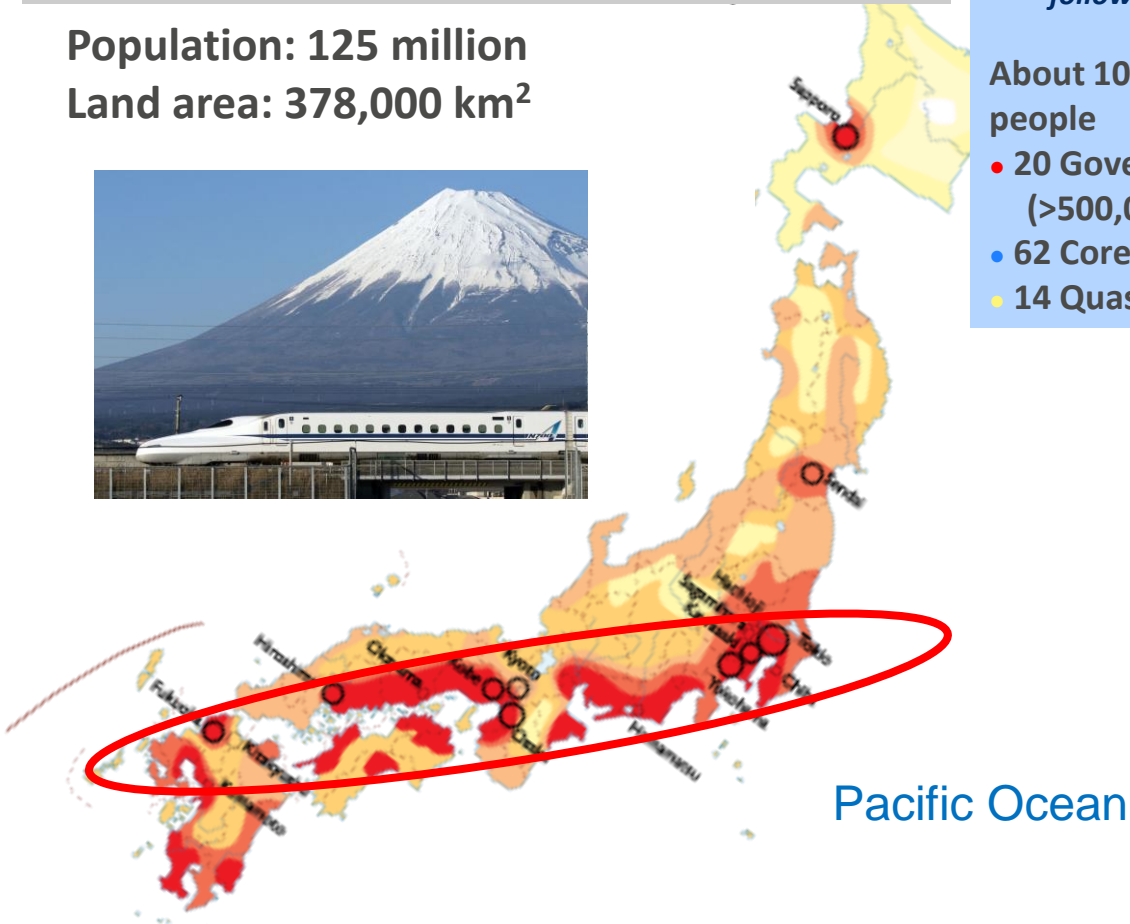

IURC EU-Japan Cities (2021-2023)

IURC EU-Japan Cities (2021-2023)

<u>5 EU Cities from IUC</u>
▪ Essen (Germany)
▪ Bratislava (Slovakia)
▪ Grenoble-Alpes Metropole (France)
▪ Umea (Sweden)
▪ Turku (Finland)
<u>8 EU Cities in IURC</u>
▪ Greater Manchester (UK)
▪ Turin (Italy)
▪ Prague (Czech Republic)
▪ Zagreb (Croatia)
▪ Rijeka (Croatia)
▪ Venice Metropolitan City (Italy)
▪ Donostia-San Sebastian (Spain)
▪ Lugo (Spain)

<u>5 Japanese Cities from IUC</u>
▪ Koriyama
▪ Tokorozawa
▪ Toyota
▪ Kamakura
▪ Nagano & Obuse
<u>5 Japanese Cities in IURC</u>
▪ Osaka
▪ Nagoya
▪ Kyoto
▪ Kawasaki
▪ Toyama

<u>Japanese cities in clusters</u>
▪ Ichinomiya
▪ Takamatsu
▪ (Shizuoka)

IURC Japan Family: Japanese Cities

Urbanization and Cities in Japan

Population: 125 million

Land area: 378,000 km²

Population density \propto Intensity of economic activities

47 prefectures and 1750 municipalities

- *Tokyo Metropolitan Government has the status of prefecture; its 23 wards have the city status*
- *The largest city (in population) is Yokohama, followed by Osaka and Nagoya*

About 100 cities with population >200,000 people