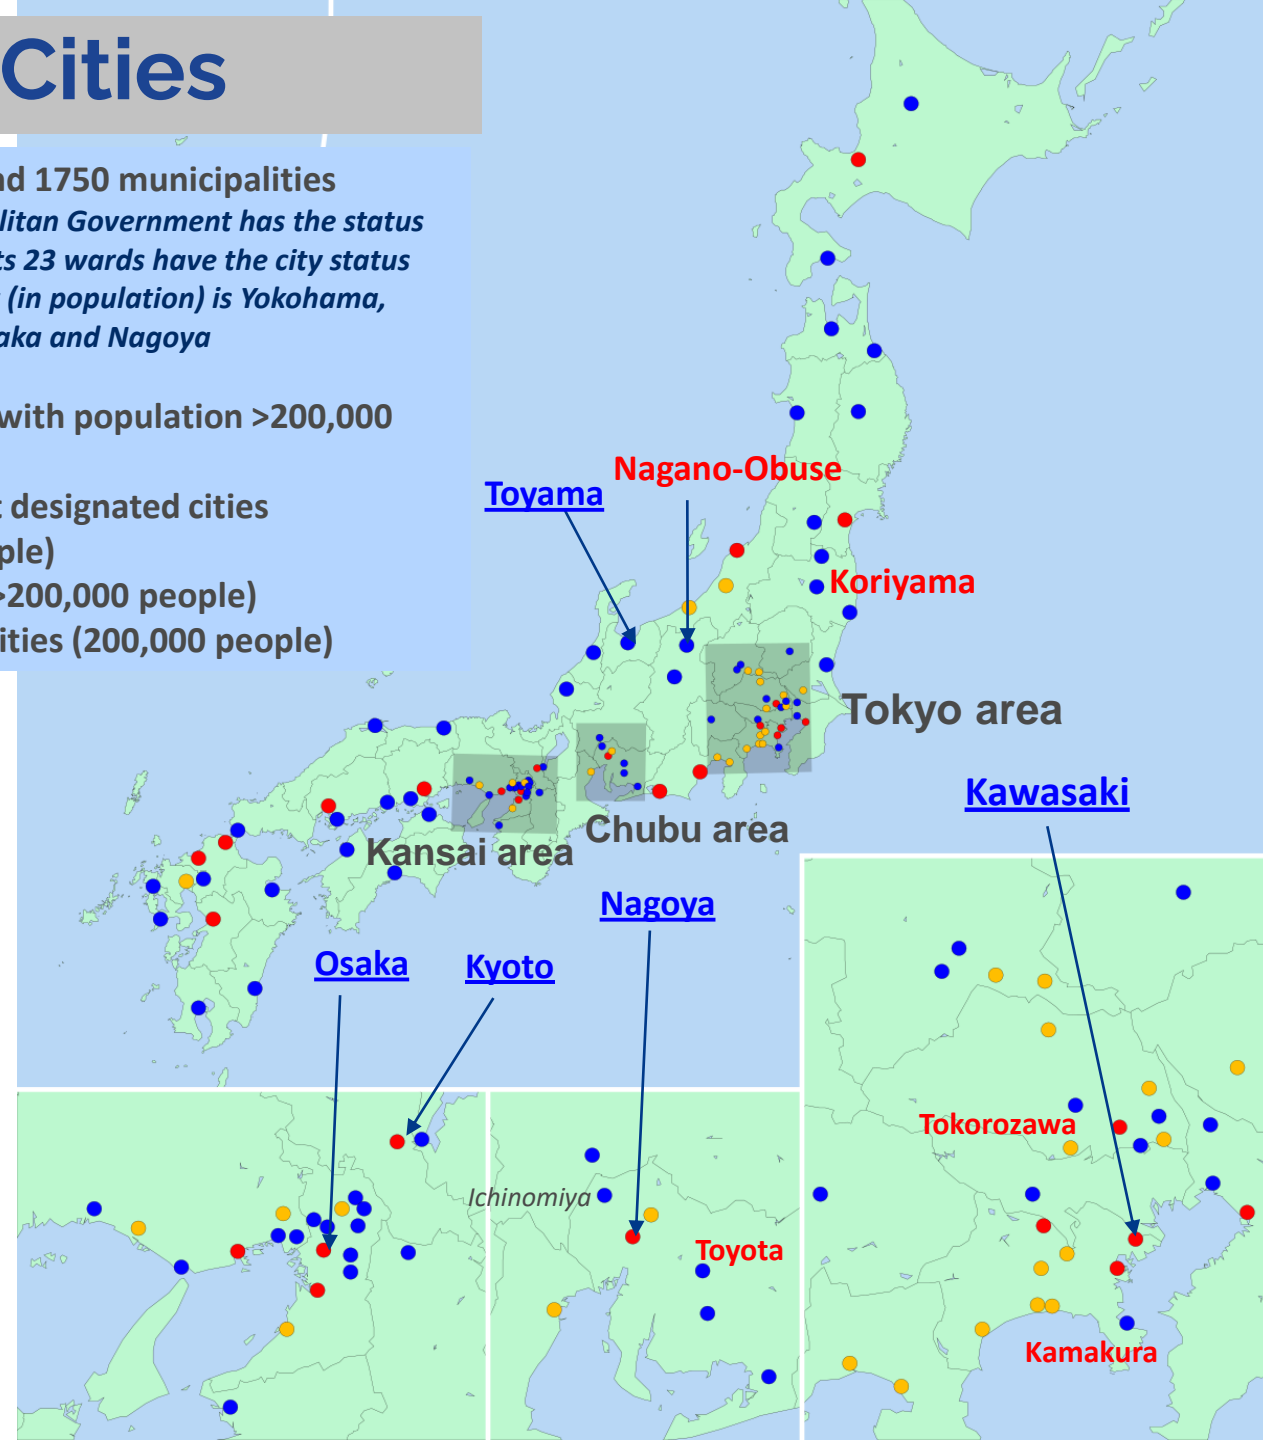

Population density $\propto$ Intensity of economic activities

47 prefectures and 1750 municipalities

- *Tokyo Metropolitan Government has the status of prefecture; its 23 wards have the city status*
- *The largest city (in population) is Yokohama, followed by Osaka and Nagoya*

About 100 cities with population >200,000 people

- 20 Government designated cities (>500,000 people)
- 62 Core cities (>200,000 people)
- 14 Quasi-core cities (200,000 people)