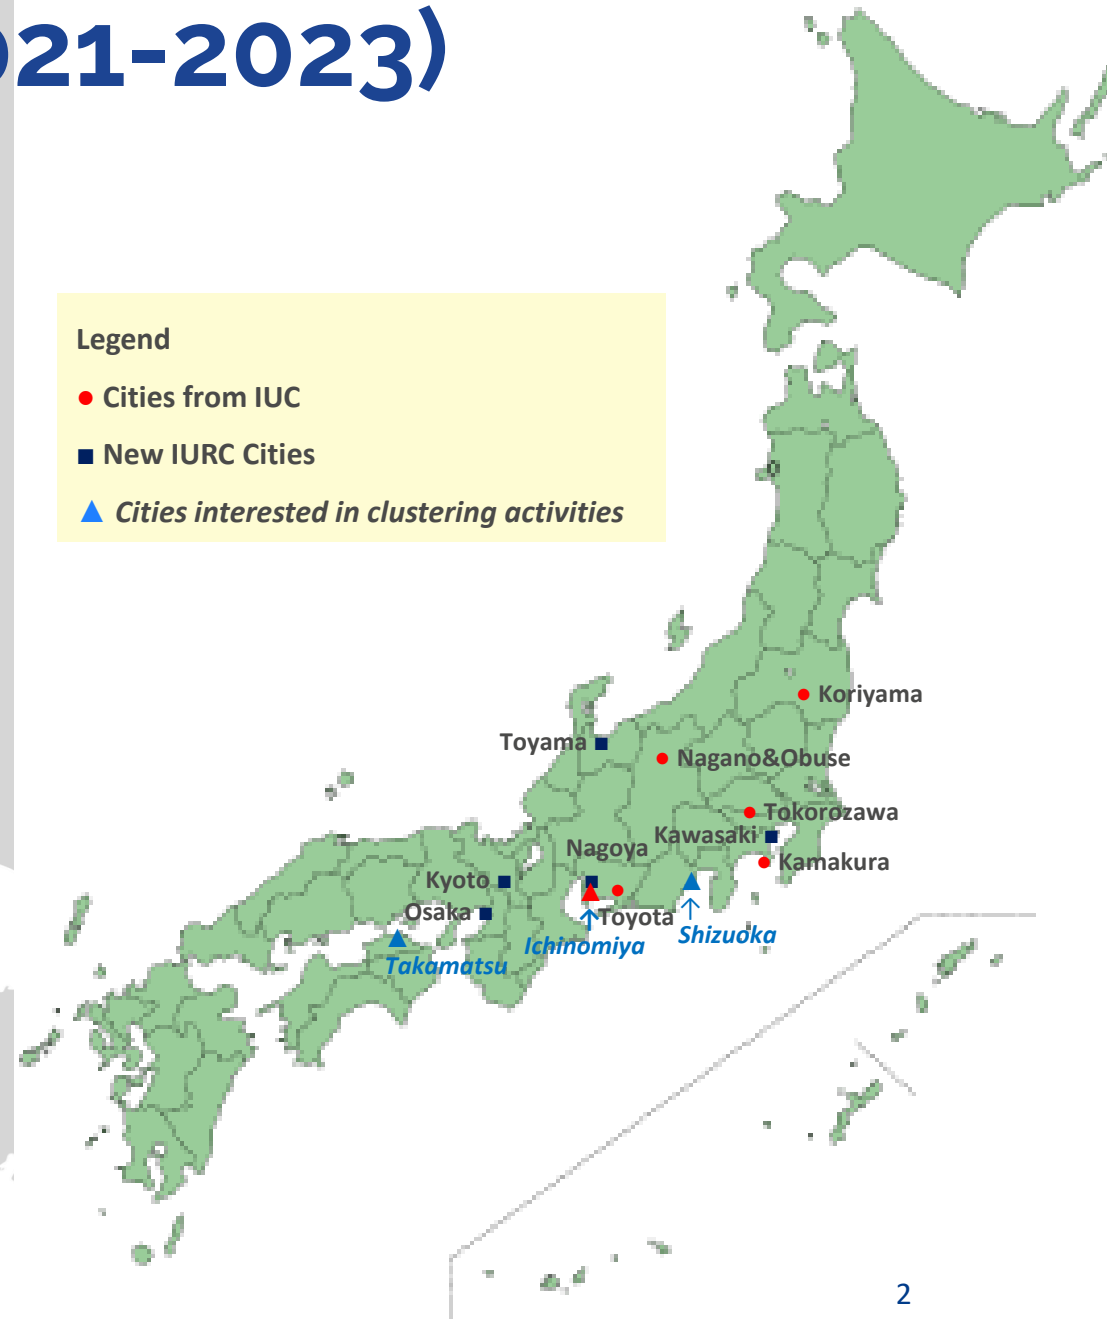

IURC EU-Japan Cities (2021-2023)

IURC EU-Japan Cities (2021-2023)

<u>5 EU Cities from IUC</u>
▪ Essen (Germany)
▪ Bratislava (Slovakia)
▪ Grenoble-Alpes Metropole (France)
▪ Umea (Sweden)
▪ Turku (Finland)
<u>8 EU Cities in IURC</u>
▪ Greater Manchester (UK)
▪ Turin (Italy)
▪ Prague (Czech Republic)
▪ Zagreb (Croatia)
▪ Rijeka (Croatia)
▪ Venice Metropolitan City (Italy)
▪ Donostia-San Sebastian (Spain)
▪ Lugo (Spain)

<u>5 Japanese Cities from IUC</u>
▪ Koriyama
▪ Tokorozawa
▪ Toyota
▪ Kamakura
▪ Nagano & Obuse
<u>5 Japanese Cities in IURC</u>
▪ Osaka
▪ Nagoya
▪ Kyoto
▪ Kawasaki
▪ Toyama

<u>Japanese cities in clusters</u>
▪ Ichinomiya
▪ Takamatsu
▪ (Shizuoka)

- *Tokyo Metropolitan Government has the status of prefecture; its 23 wards have the city status*
- *The largest city (in population) is Yokohama, followed by Osaka and Nagoya*

About 100 cities with population >200,000 people

Turku

Grenoble-Alpes Metropole

Essen

Bratislava

New IURC Japan Family: EU Cities

Greater Manchester

Turin

Prague