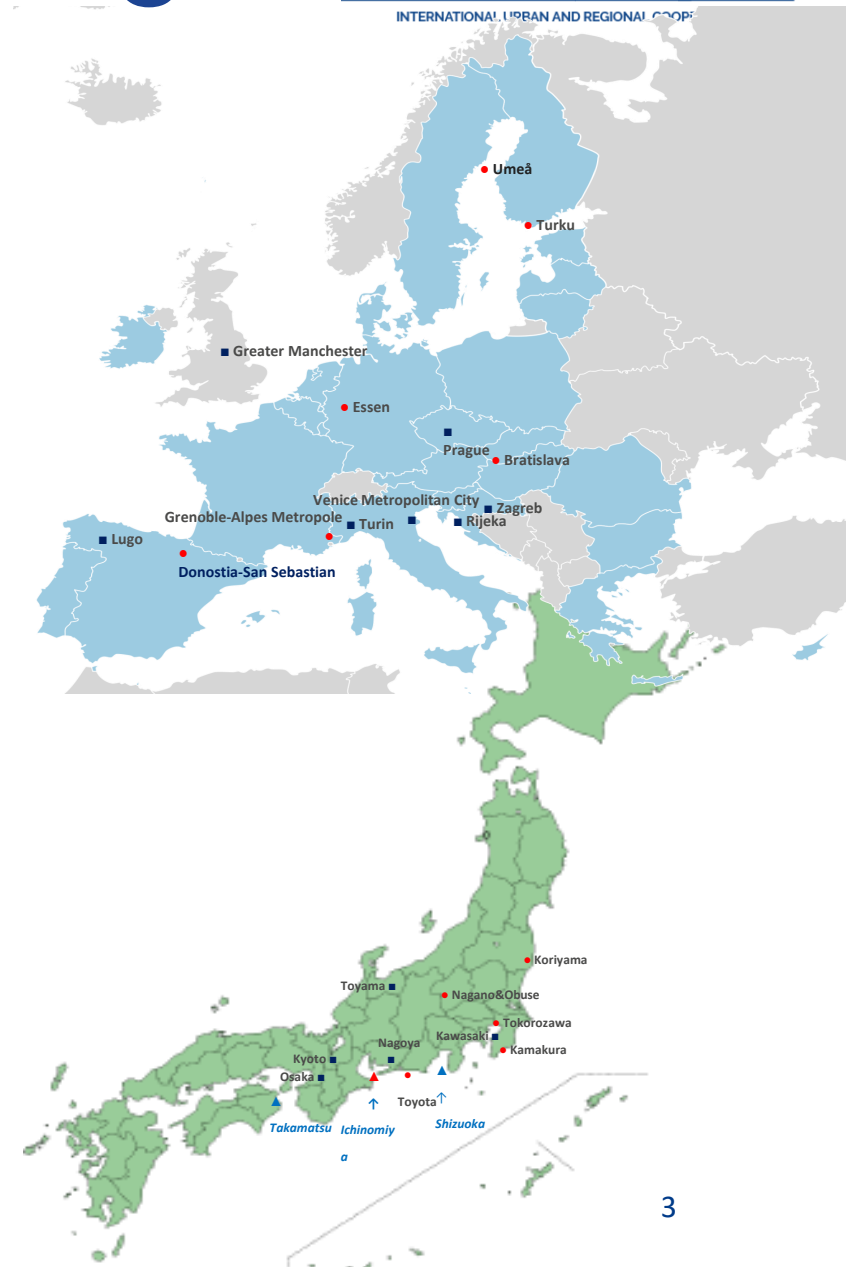

IURC EU-Japan Cities (2021-2023)

IURC EU-Japan Cities (2021-2023)

<u>5 EU Cities from IUC</u>
▪ Essen (Germany)
▪ Bratislava (Slovakia)
▪ Grenoble-Alpes Metropole (France)
▪ Umea (Sweden)
▪ Turku (Finland)
<u>8 EU Cities in IURC</u>
▪ Greater Manchester (UK)
▪ Turin (Italy)
▪ Prague (Czech Republic)
▪ Zagreb (Croatia)
▪ Rijeka (Croatia)
▪ Venice Metropolitan City (Italy)
▪ Donostia-San Sebastian (Spain)
▪ Lugo (Spain)

<u>5 Japanese Cities from IUC</u>
▪ Koriyama
▪ Tokorozawa
▪ Toyota
▪ Kamakura
▪ Nagano & Obuse
<u>5 Japanese Cities in IURC</u>
▪ Osaka
▪ Nagoya
▪ Kyoto
▪ Kawasaki
▪ Toyama

<u>Japanese cities in clusters</u>
▪ Ichinomiya
▪ Takamatsu
▪ (Shizuoka)

- *Tokyo Metropolitan Government has the status of prefecture; its 23 wards have the city status*
- *The largest city (in population) is Yokohama, followed by Osaka and Nagoya*

About 100 cities with population >200,000 people

Turku

Grenoble-Alpes Metropole

Essen

Bratislava

New IURC Japan Family: EU Cities

Greater Manchester

Turin

Prague